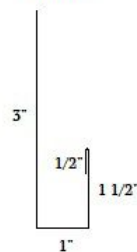

Custom Flashings Available by Order

2x4 & 2x6 fascia profiles

Drip Cap

Reverse Drip Cap

Aluminum Sill

"L" Trim

3 1/2" Super J

1 1/2" Super J