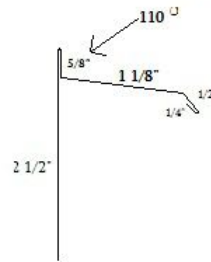

Custom Flashings Available by Order

2x4 & 2x6 fascia profiles

Drip Cap

Reverse Drip Cap

Aluminum Sill

"L" Trim

3 1/2" Super J

1 1/2" Super J