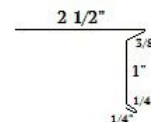

**SIDING
SPECIALISTS**
at WR VENTURES INC

1750 Quinn Street
Prince George, BC
V2N 1X3

Phone: 250.562.9551
Toll Free: 1.866.562.9551
Fax: 250.562.4951
www.sidingspecialists.ca

Siding Specialists

Standard flashings

Custom Flashings Available by Order

Factory Roof Edge

Roof Edge

Colours will vary based on user's screen settings. We recommend that you make final colour selections using actual product samples.