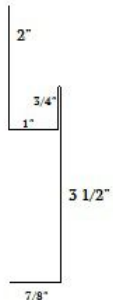

Custom Flashings Available by Order

2x4 & 2x6 fascia profiles

Drip Cap

Reverse Drip Cap

Aluminum Sill

"L" Trim

3 1/2" Super J

1 1/2" Super J