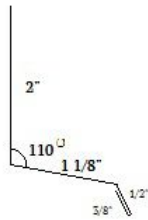

Custom Flashings Available by Order

2x4 & 2x6 fascia profiles

Drip Cap

Reverse Drip Cap

Aluminum Sill

"L" Trim

3 1/2" Super J

1 1/2" Super J