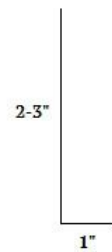

Custom Flashings Available by Order

2x4 & 2x6 fascia profiles

Drip Cap

Reverse Drip Cap

Aluminum Sill

"L" Trim

3 1/2" Super J

1 1/2" Super J