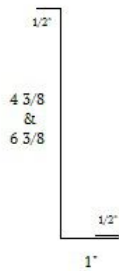

Custom Flashings Available by Order

2x4 & 2x6 fascia profiles

Drip Cap

Reverse Drip Cap

Aluminum Sill

"L" Trim

3 1/2" Super J

1 1/2" Super J